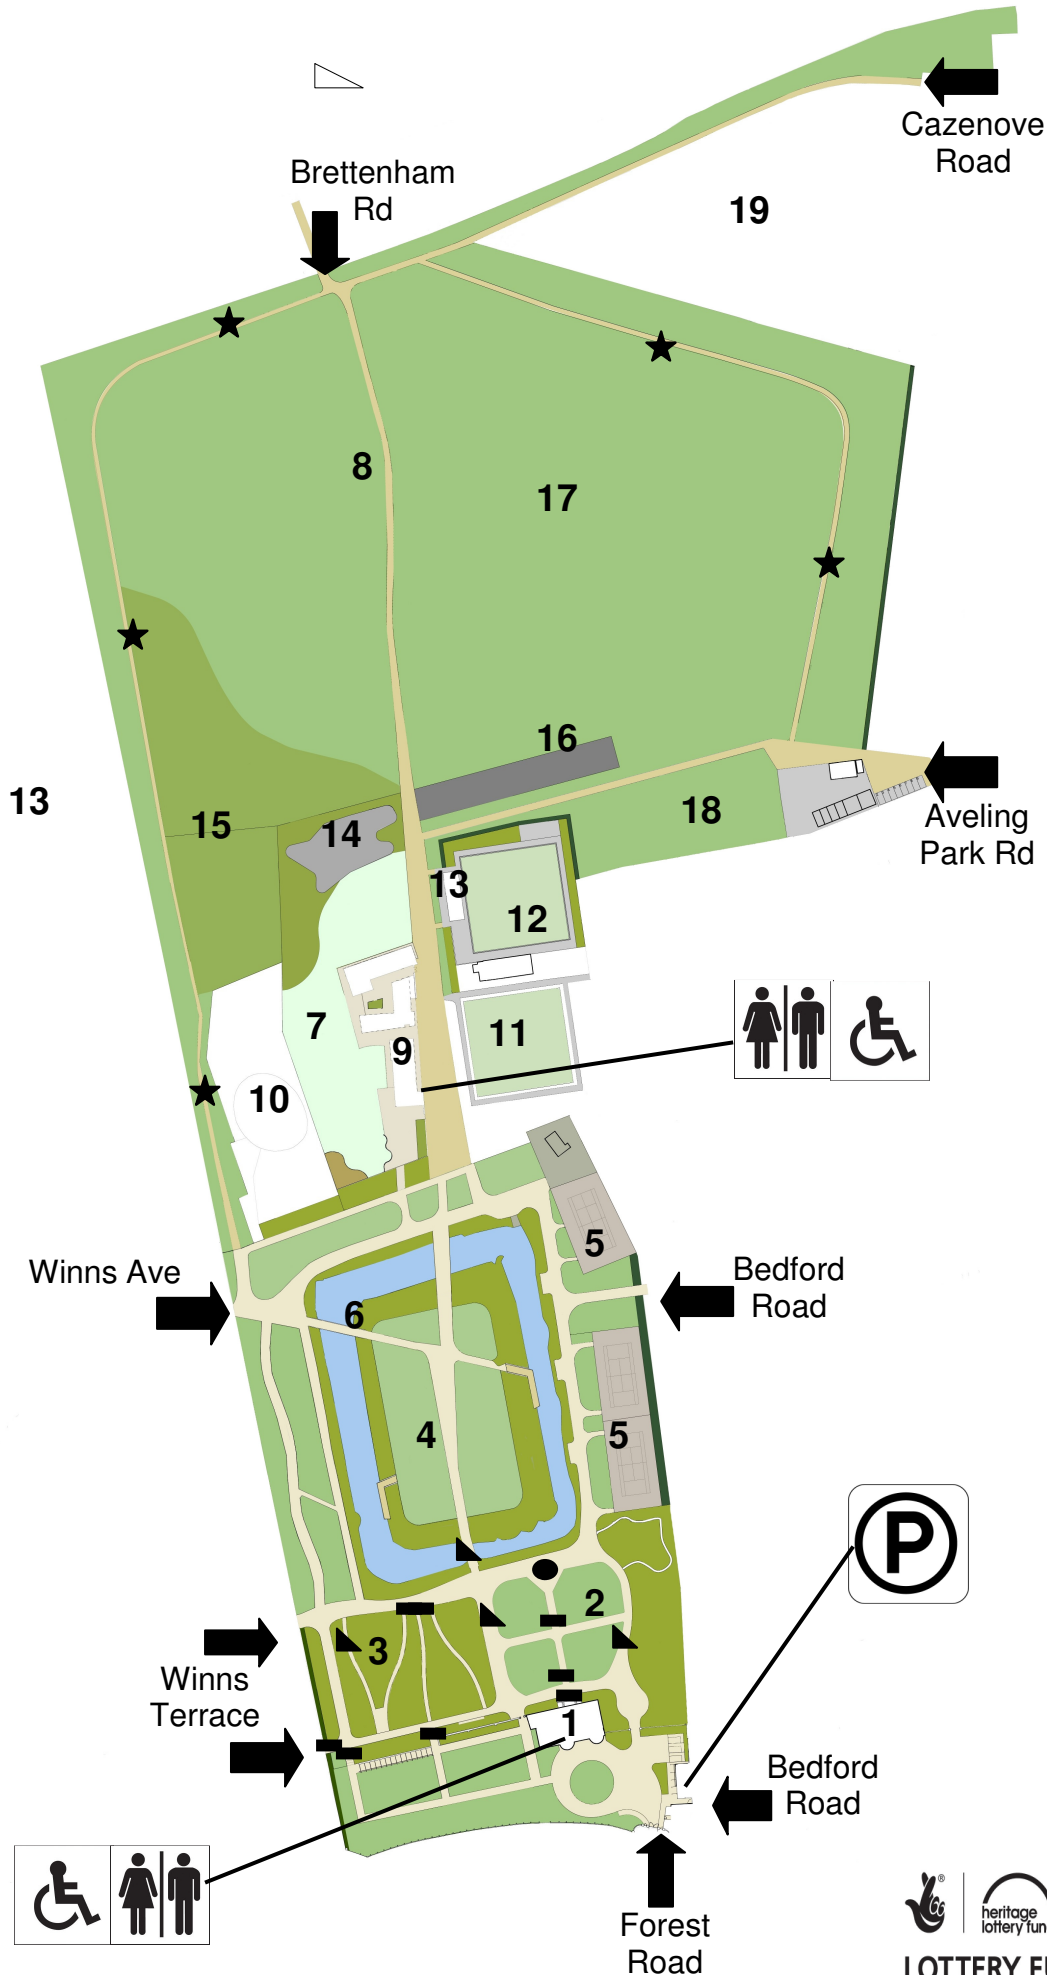

Lloyd Park Access Map

Please use with the Lloyd Park Access Guide

1. William Morris Gallery
2. Terraced gardens
3. William Morris garden
4. Island
5. Tennis courts
6. Moat
7. Play area
8. Natural play
9. Café, park keepers' office, community room, community art gallery, artist studios
10. Lloyd Park Children's centre
11. Grass bowling green
12. Synthetic bowling green
13. Community bowls pavilion
14. Skate park
15. Nature area, including pond
16. Basketball courts
17. Fields
18. Dogs off-lead area
19. School

- entrance
- path with incline
- Steps
- raised flower bed on pathway
- Informal path (not tarmac)