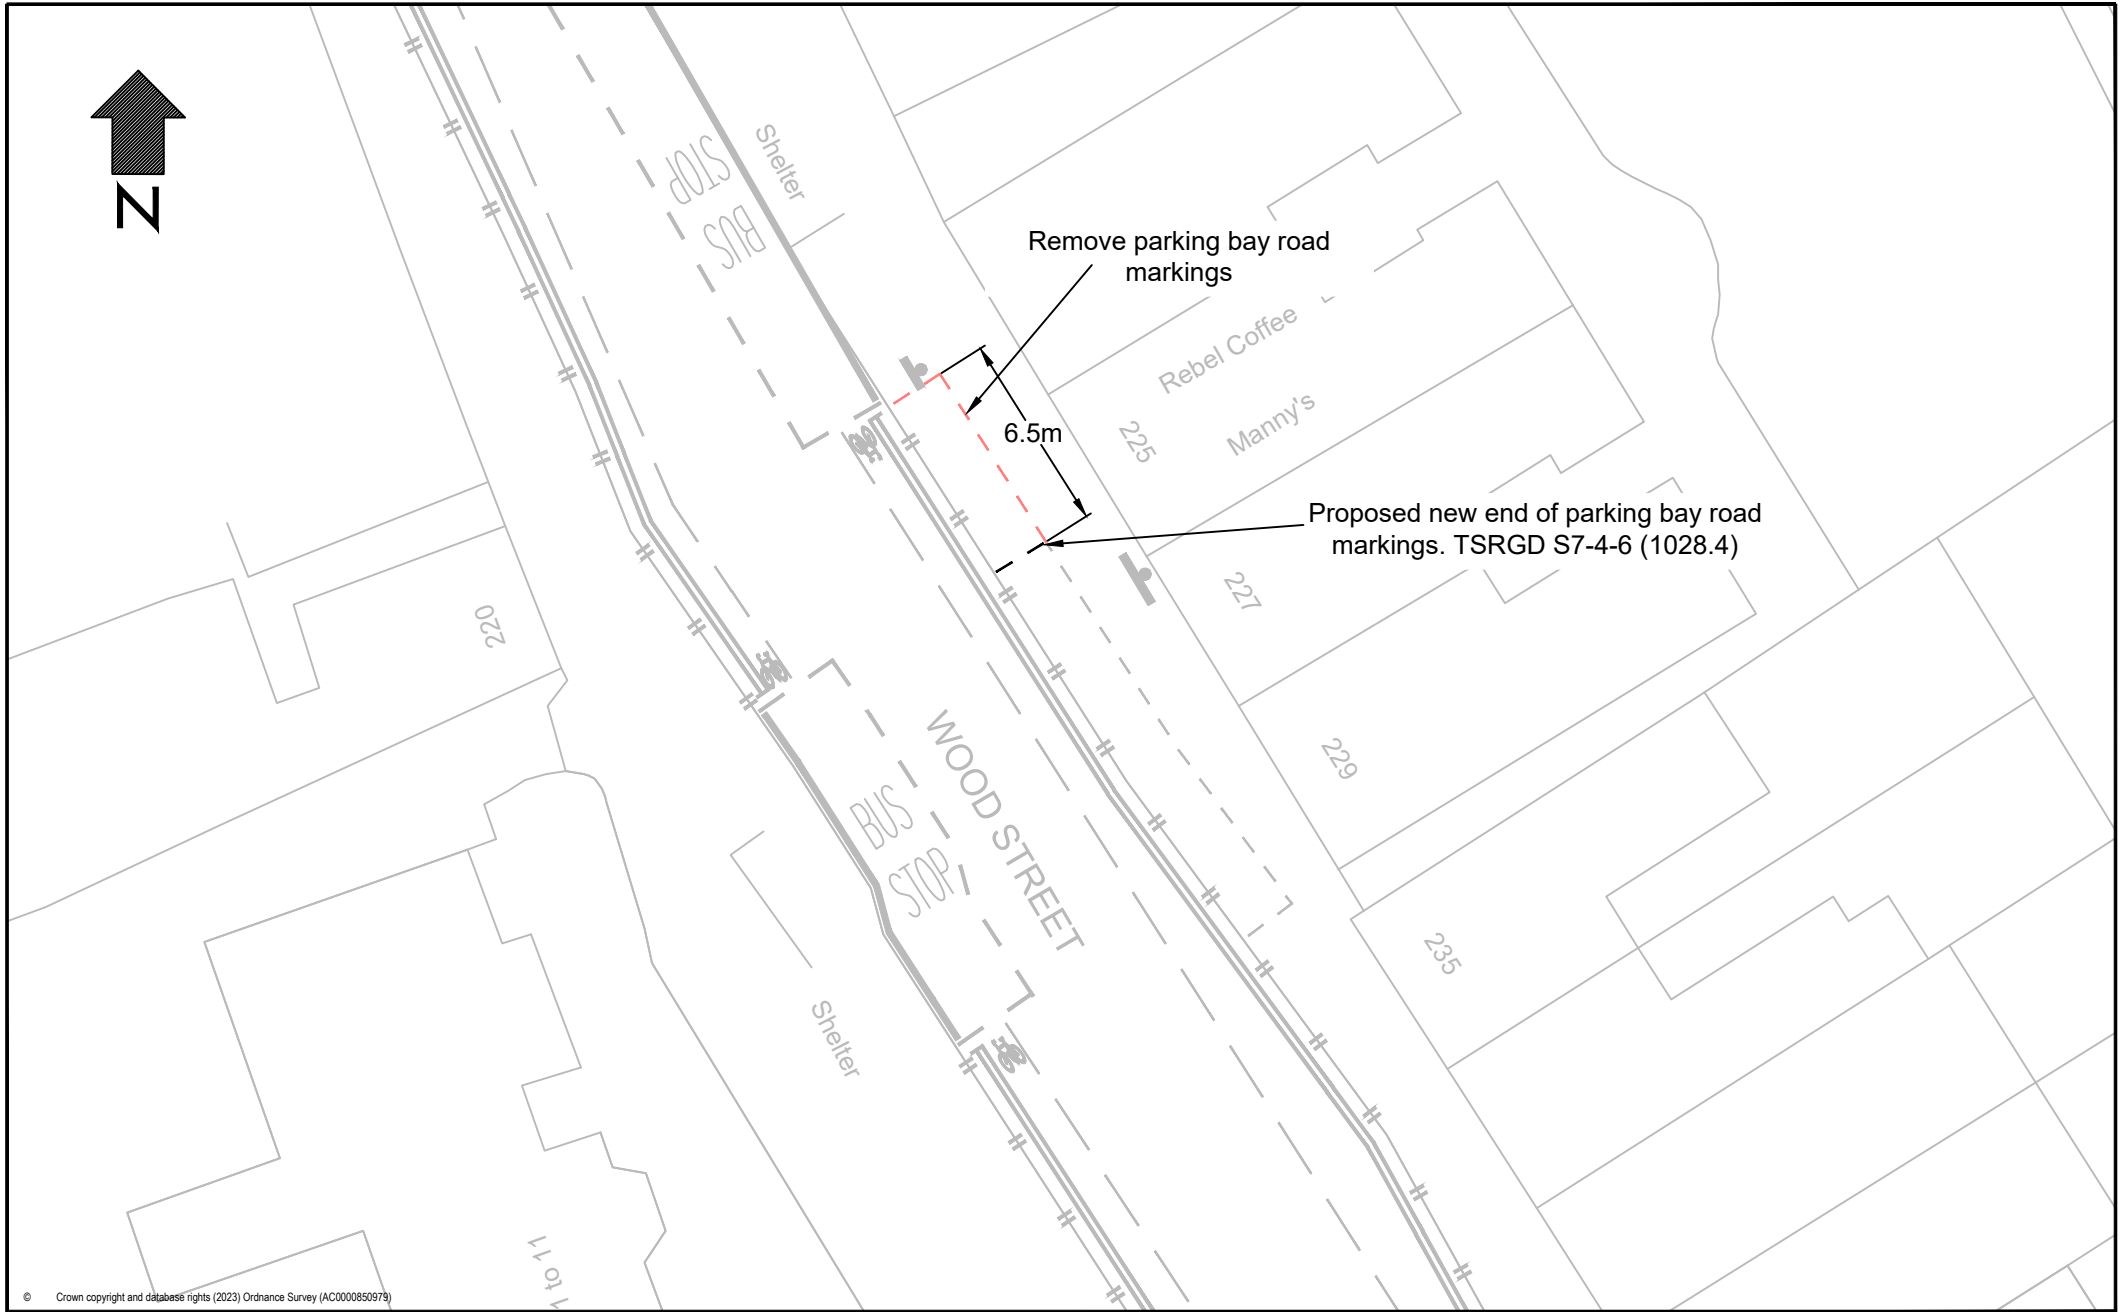

Drawn By	RW
Drawing No.	225WVSTR-DWG-001
Date	14/03/2024
Scale	1:250@A4

Title

Removal of Parking Bay Road Markings
225 Wood Street E17

Notes
Represents Proposed
Represents Existing
Represents Remove