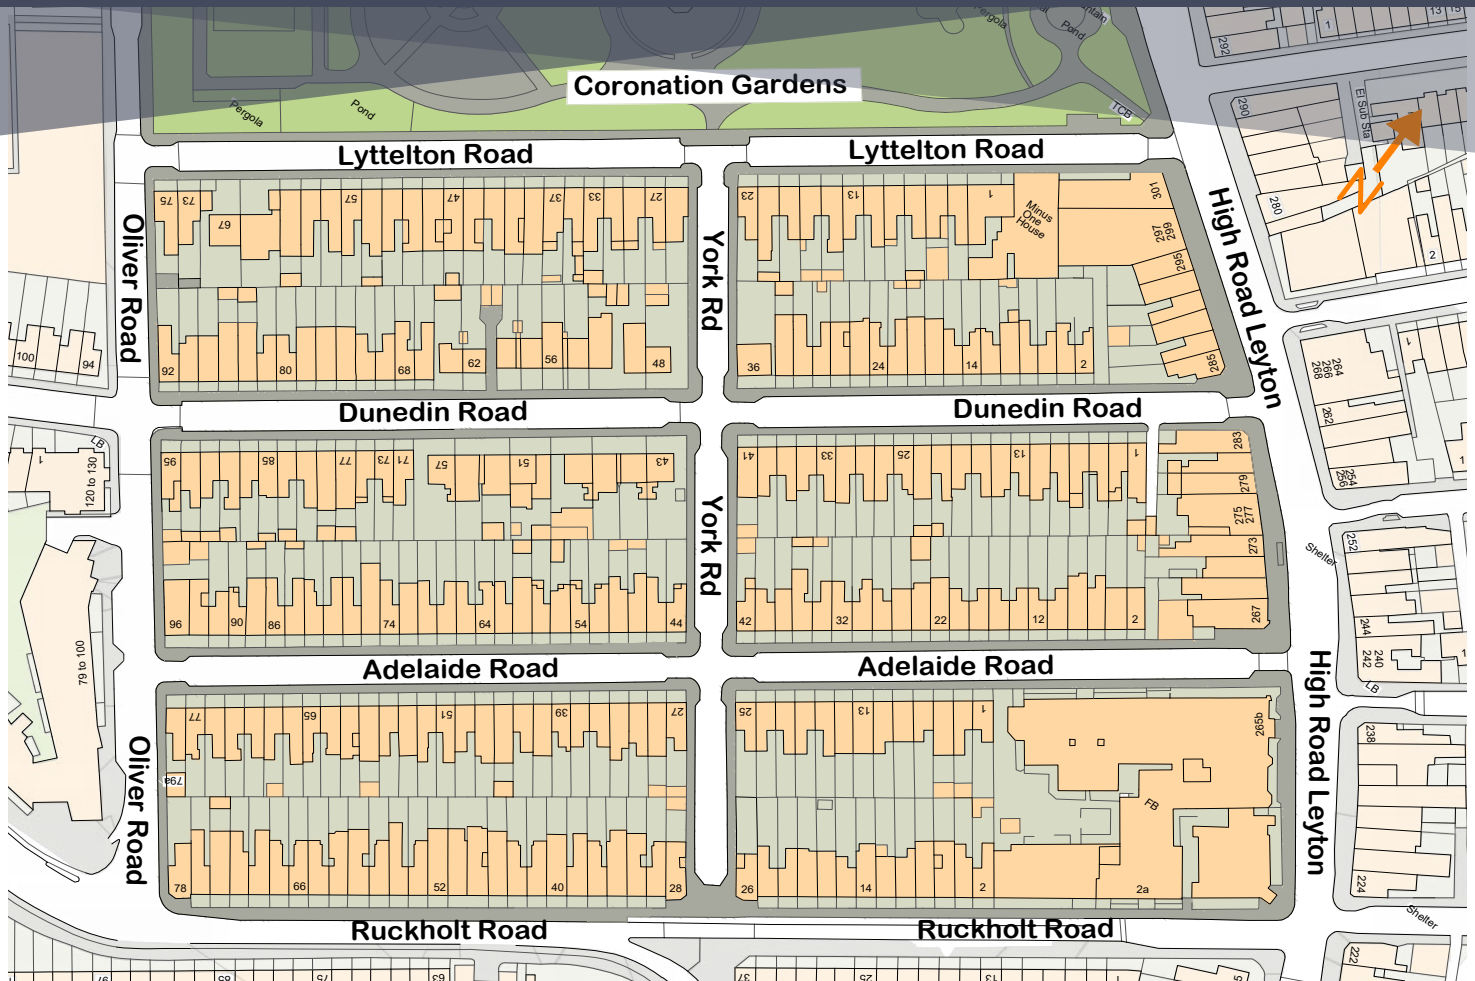

## WE WANT TO HEAR YOUR VIEWS ON YOUR AREA AND HOW YOU GET AROUND

**Waltham Forest Council has secured funding as part of the Coronation Square and Score Centre redevelopment to make improvements to the area that will better connect the development to the local community, Leyton Station and existing amenities on High Road Leyton.**