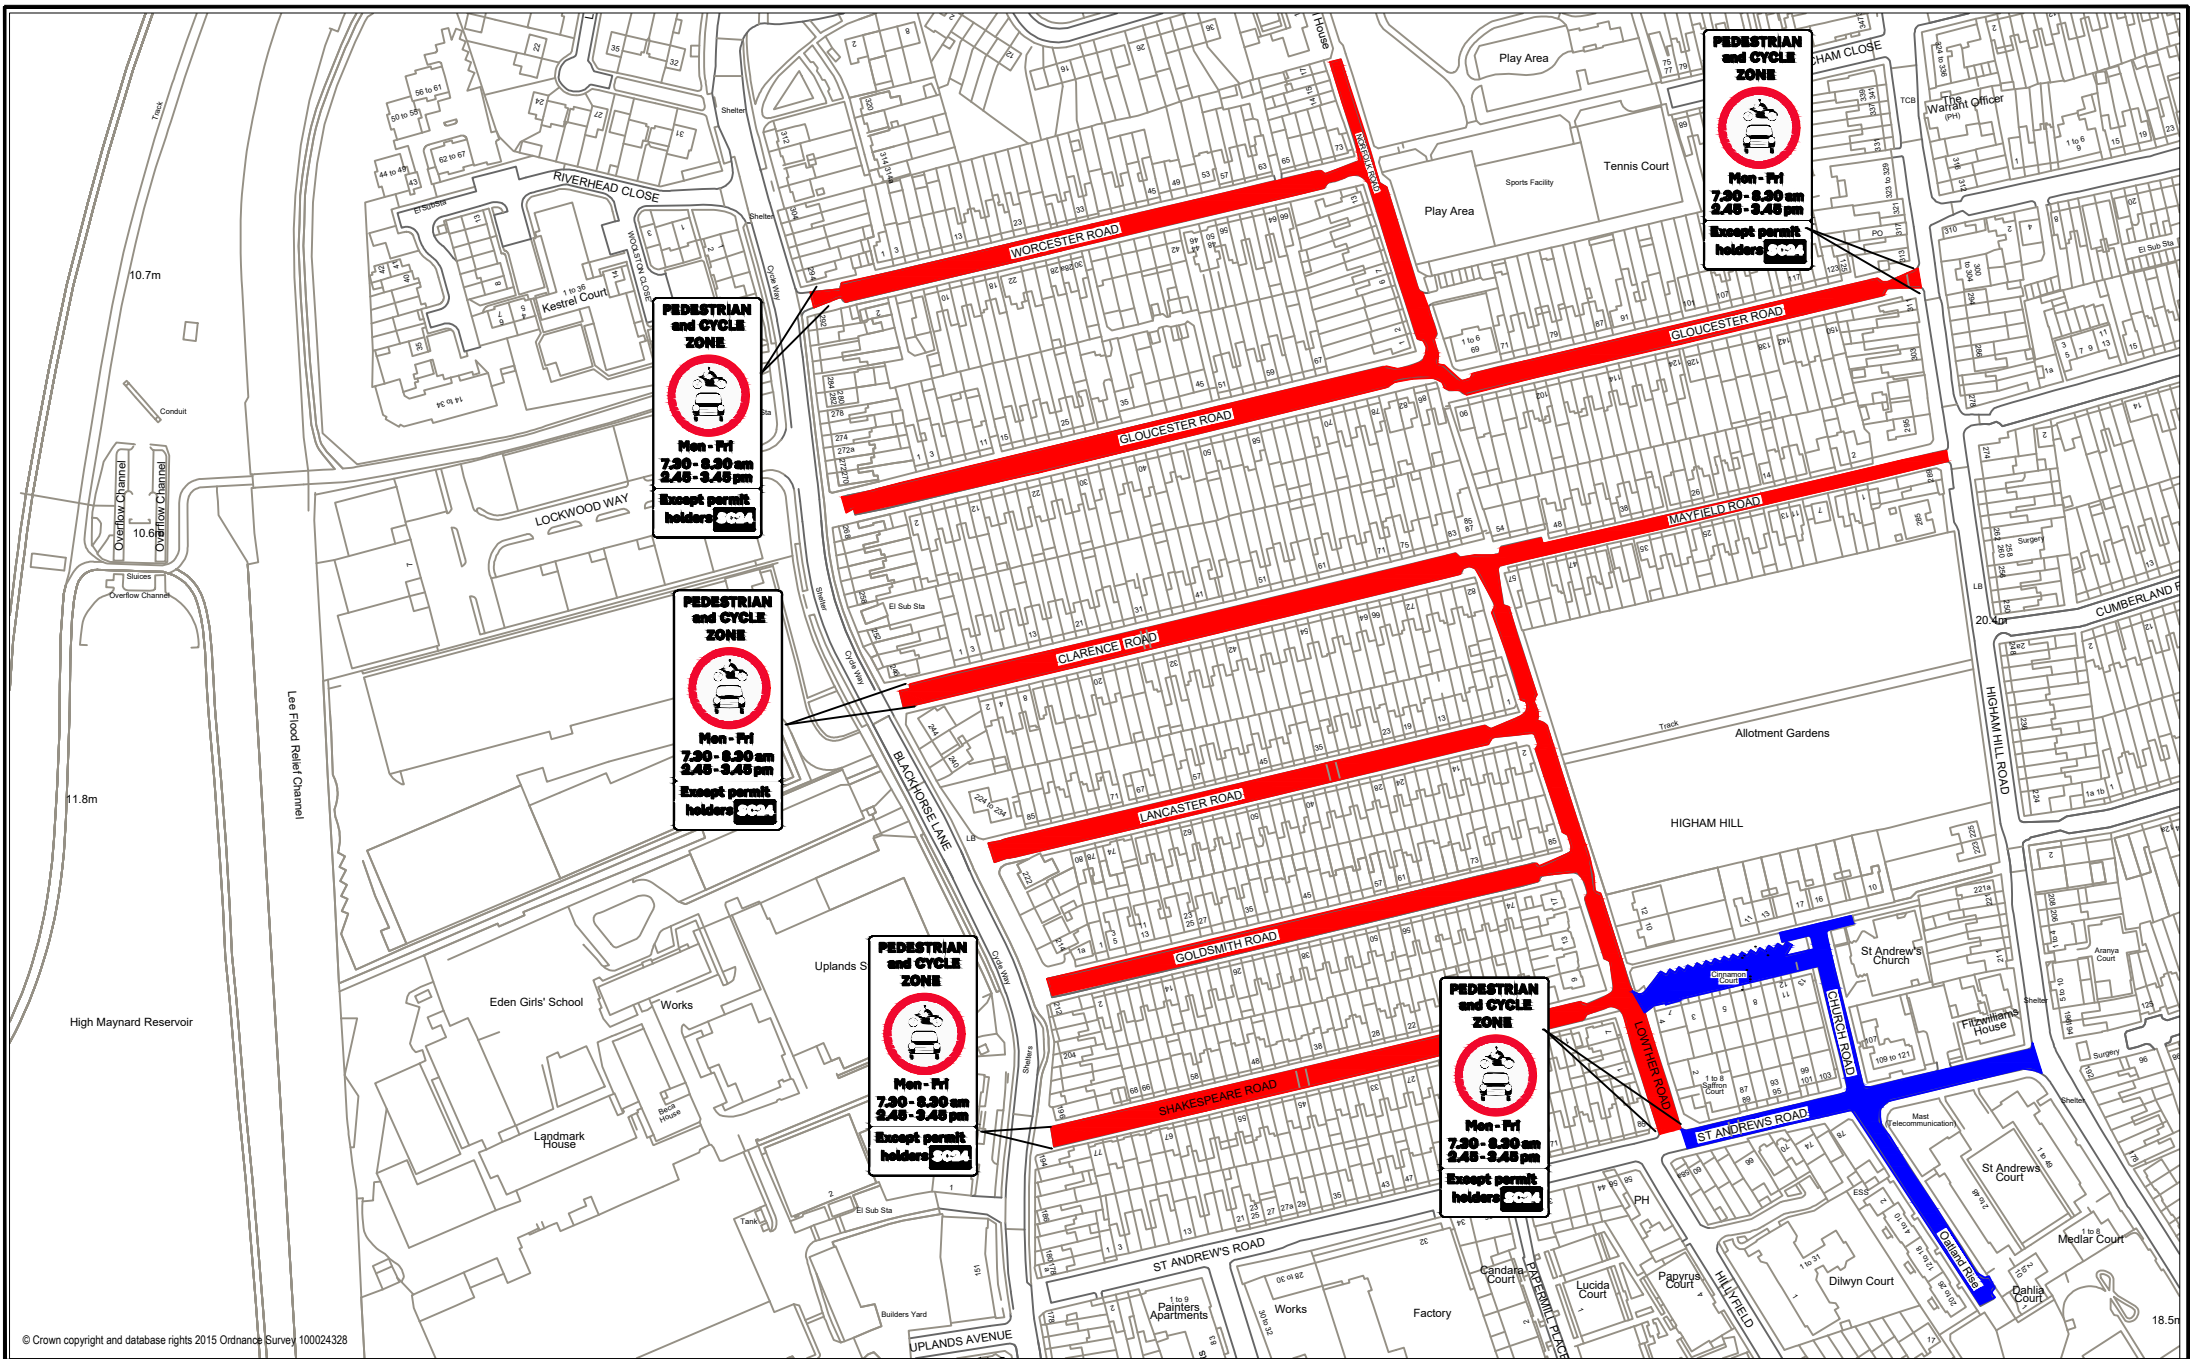

© Crown copyright and database rights 2015 Ordnance Survey 100024328

Drawn By	
Drawing No.	01
Date	
Scale	NTS

Title
Walthamstow School for Girls
School Street
Proposal 2

Notes

© Crown copyright and database rights 2015 Ordnance Survey 100024328

Drawn By	
Drawing No.	01
Date	
Scale	NTS

Title
Eden School for Girls Proposal 1

Notes

- Existing Hillyfield School Street
- Proposed School Street