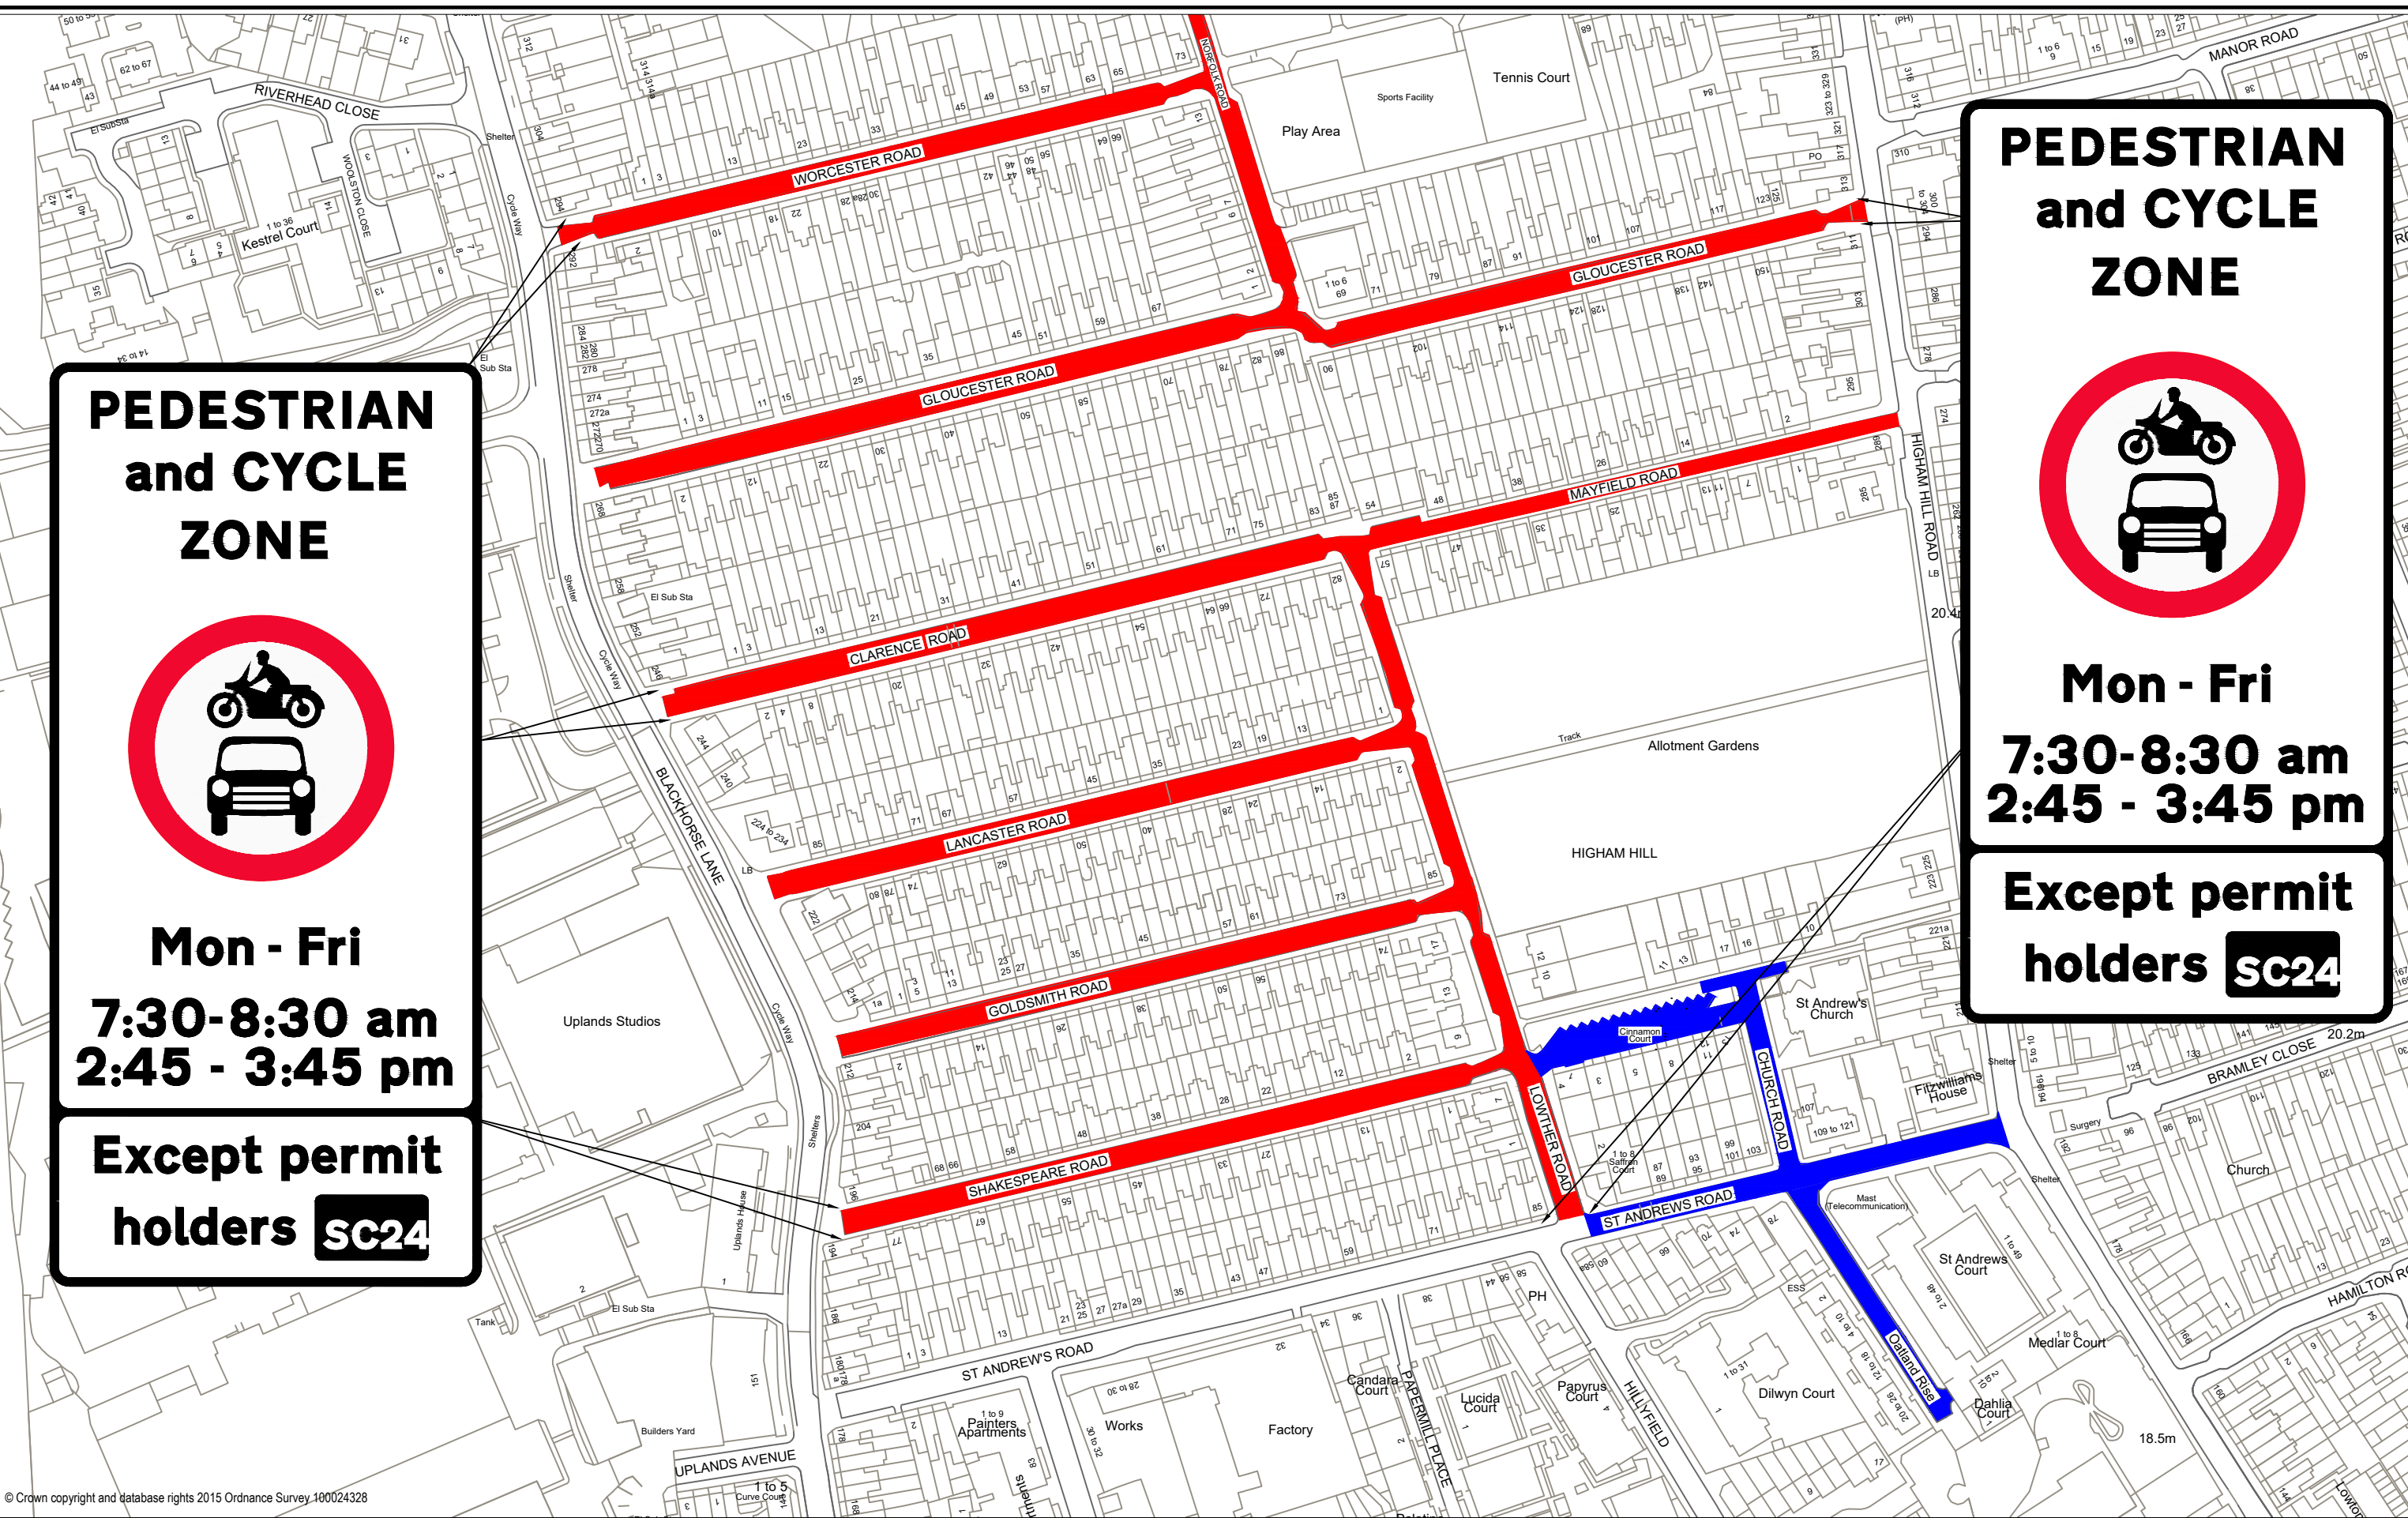

**PEDESTRIAN
and CYCLE
ZONE**

Mon - Fri
7:30-8:30 am
2:45 - 3:45 pm

**Except permit
holders SC24**

**PEDESTRIAN
and CYCLE
ZONE**

Mon - Fri
7:30-8:30 am
2:45 - 3:45 pm

**Except permit
holders SC24**

© Crown copyright and database rights 2015 Ordnance Survey 100024328

Drawn By	
Drawing No.	01
Date	
Scale	NTS

Title
Eden School for Girls Proposal 1

Notes
 Existing Hillyfield school street
 Proposed Eden School Street